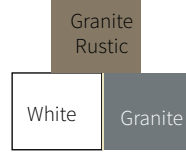

COLOR SELECTOR KIT

A collection of inspirational color trends and combinations

Yellowstone Rustic

Acadia Rustic

Granite Rustic

Gray Rustic

Torrefied Brown Rustic

Commercial Brown

Trending Colors

This upcoming year, dark shades are poised to remain big, with a shift to bold, tranquil hues, reminiscent of Mother Nature's color palette.

Trending Combinations

Yellowstone Rustic

This siding is available in: Prestige, Eco-side Rustic, Stratford, trim boards and exterior wood corner trims

Gray Rustic

This siding is available in: Prestige, Eco-side Rustic, trim boards and exterior wood corner trims

Torrefied Brown Rustic

This siding is available in: Prestige, Eco-side Rustic, trim boards and exterior wood corner trims

Dark Color Palettes

**Torrefied Brown Rustic,
Black, Cedar**

TORREFIED BROWN RUSTIC

Siding is available in:
Prestige
Eco-side Rustic

Accents available in:
Provincial
Hampton

**Granite Rustic,
Gray Rustic, White**