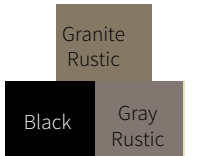

Granite Rustic

This siding is available in: Prestige, Eco-side Rustic, trim boards and exterior wood corner trims