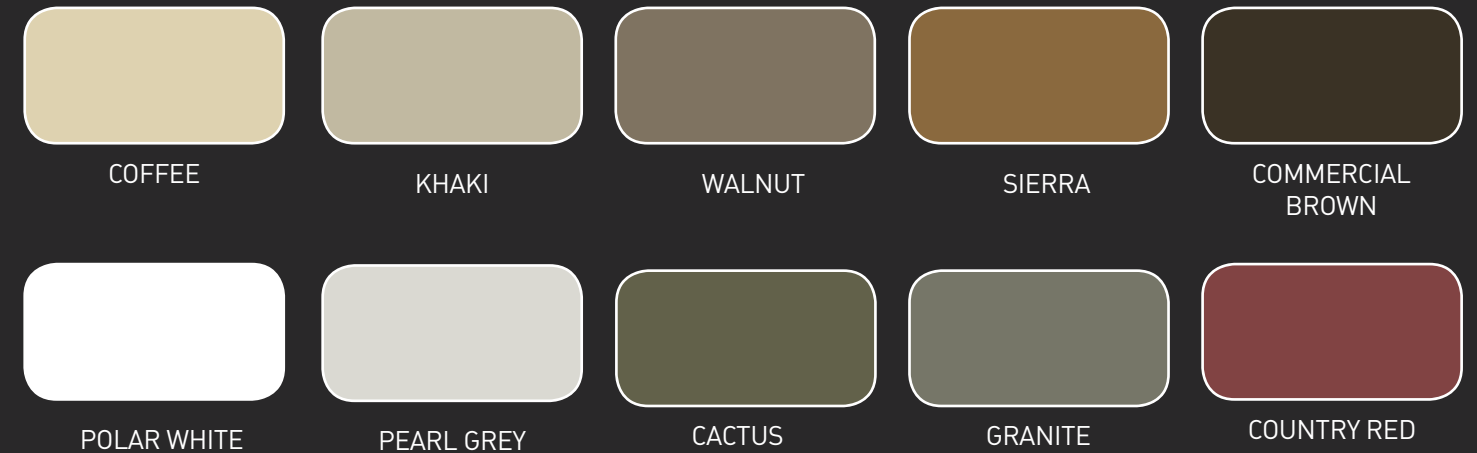

# Eco-side® Premium Smooth

Engineered Pre-Finished Wood Siding

Delivers the beauty, authenticity and warmth of traditional wood but with a modern twist. Easy to work with and stunning to look at, Eco-side Premium Smooth siding provides a distinctively dramatic style with rich warm colors, fit for any design.

Eco-side® Premium Smooth  
SIERRA

## Eco-side® Premium Smooth Color Pallet

The color of a home is an expression of its architecture, character and surroundings. Available in an array of colors, Eco-side Premium Smooth siding offers tremendous design flexibility for today's designers and architects. Whether your designs call for a traditional look with soft earth tones, or a contemporary style with bright, dramatic colors, engineered wood siding can meet any design.

\* Colors shown are mechanically reproduced. We recommend you make final color decisions using actual product samples. Colors are subject to change without notice.